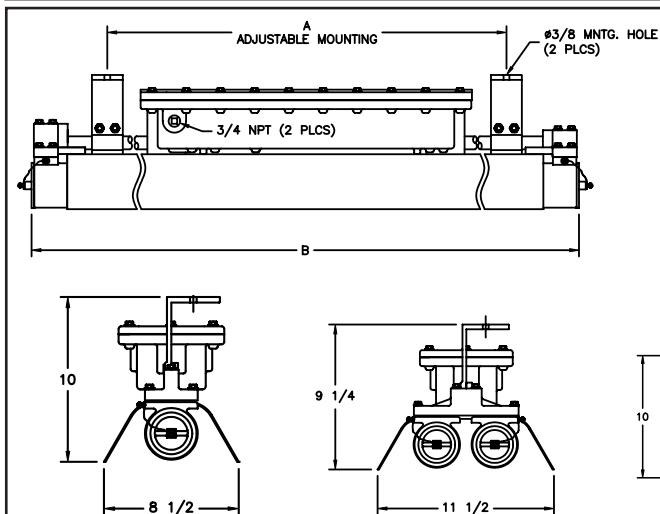

## FEATURES

- ▼ Integral safety cable mounting points.
- ▼ Unique field replaceable globe assemblies lower total cost of ownership.
- ▼ Easy re-lamping from either end of the fixture allows for flexible positioning.
- ▼ Spring loaded lampholders for maximum vibration resistance.
- ▼ Adjustable mounting brackets allow a 180° range of aiming positions.
- ▼ Ceiling/wall mount hardware included.
- ▼ Housing available in corrosion resistant heavy duty cast brass or copper-free marine-grade cast aluminum.
- ▼ Available in one, two, three or four lamp units.
- ▼ Supplied in 120v 60Hz HPF as standard. Other options in 220v 50Hz, 220v 60Hz and 277v 60Hz are also available.
- ▼ Wide range of lamp sizes in 17w, 20w, 24w, 32w, 35w, 40w, 54w, 60w and 110w.
- ▼ Low temperature operating ballast.
- ▼ Emergency versions available.
- ▼ 5 year warranty.

## DIMENSIONS

Dimensions in inches