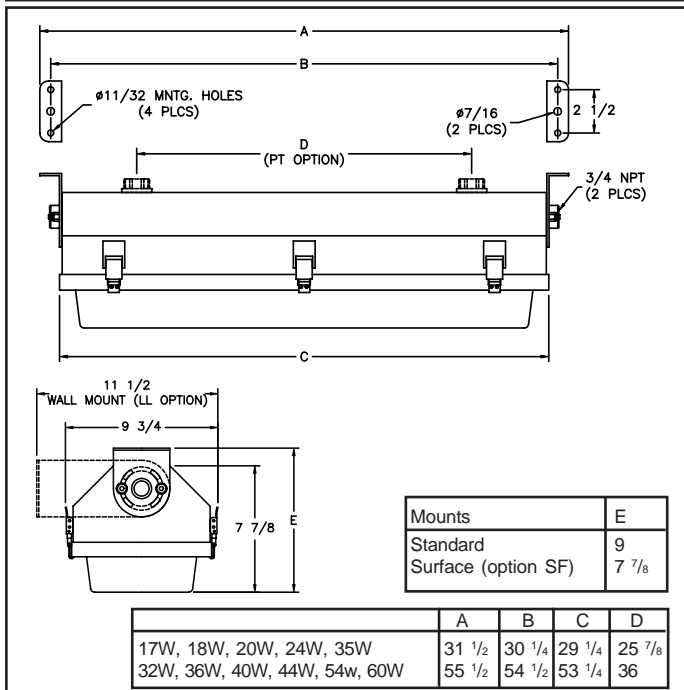

DIMENSIONS

Dimensions in inches

APPROVALS

- ▼ UL 844 - Hazardous Location
Class I Division 2 Groups A, B, C and D
Class I Zone 2 Groups IIA, IIB, IIB+ H2 and IIC
- ▼ UL 924 - Emergency Lighting Equipment
- ▼ UL 1598A - Marine Outside Type Saltwater
- ▼ CSA
Class I Division 2, Groups A, B, C and D
Class II Division I, Groups E, F and G
Class III
- ▼ IP 66
- ▼ Type 4X
- ▼ ABS

MOUNTINGS

Through (4) 1 1/32" ø or (2) 7/16" ø mounting holes provided on the adjustable brackets.

GASKETS

One continuous piece extruded neoprene gasket provides an effective seal between the lens and housing.