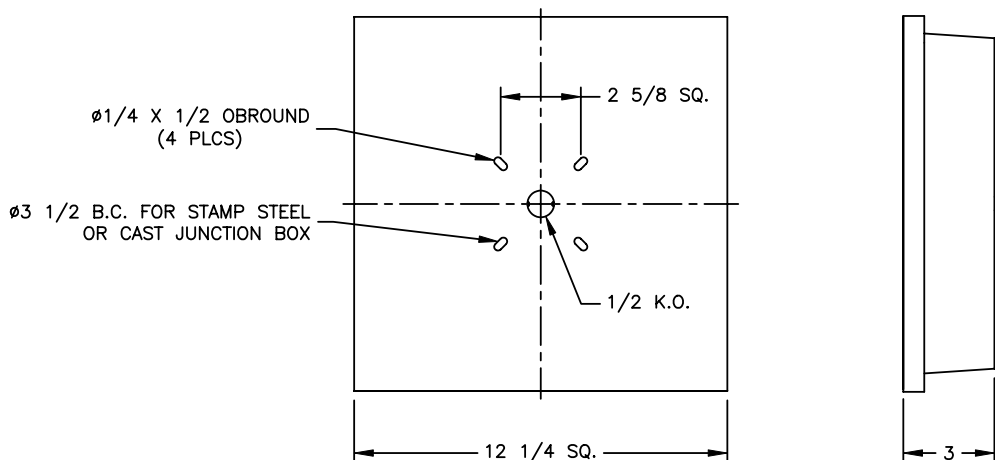

OPTIONS

To obtain a fixture with any of the options listed below, please add the following suffix to the part number:

- ▼ 277v 60Hz -276

DIMENSIONS

INSIDE DRIP PROOF TYPE COMPACT FLUORESCENT CEILING FIXTURES

OUTLETS

All units are supplied complete with one 3/4" NPT knockout.

GASKETS

One piece sponge gasket.

HARDWARE

Stainless steel.

MOUNTING

Fits a 4 inch stamp steel or cast junction box.