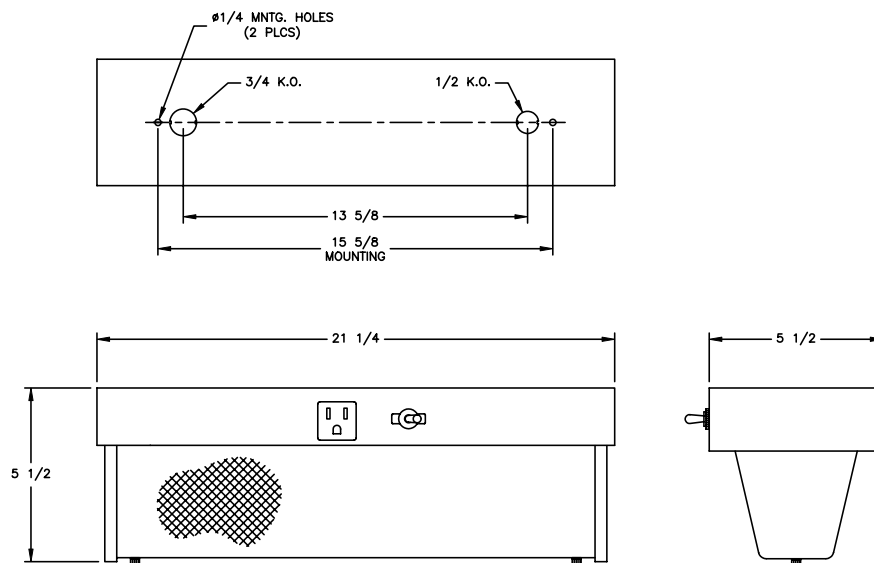

DIMENSIONS