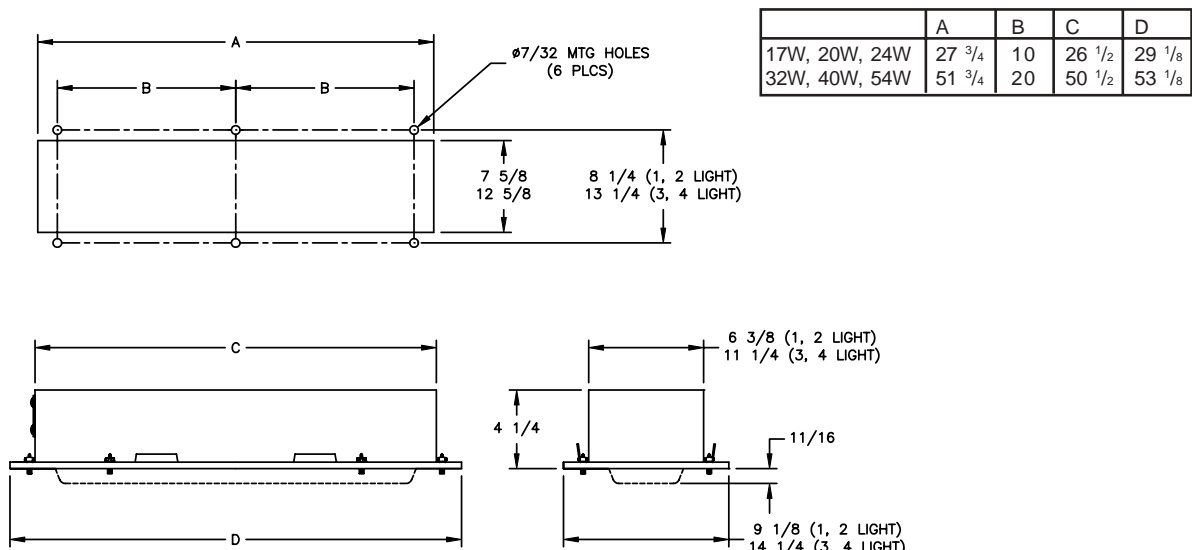

DIMENSIONS