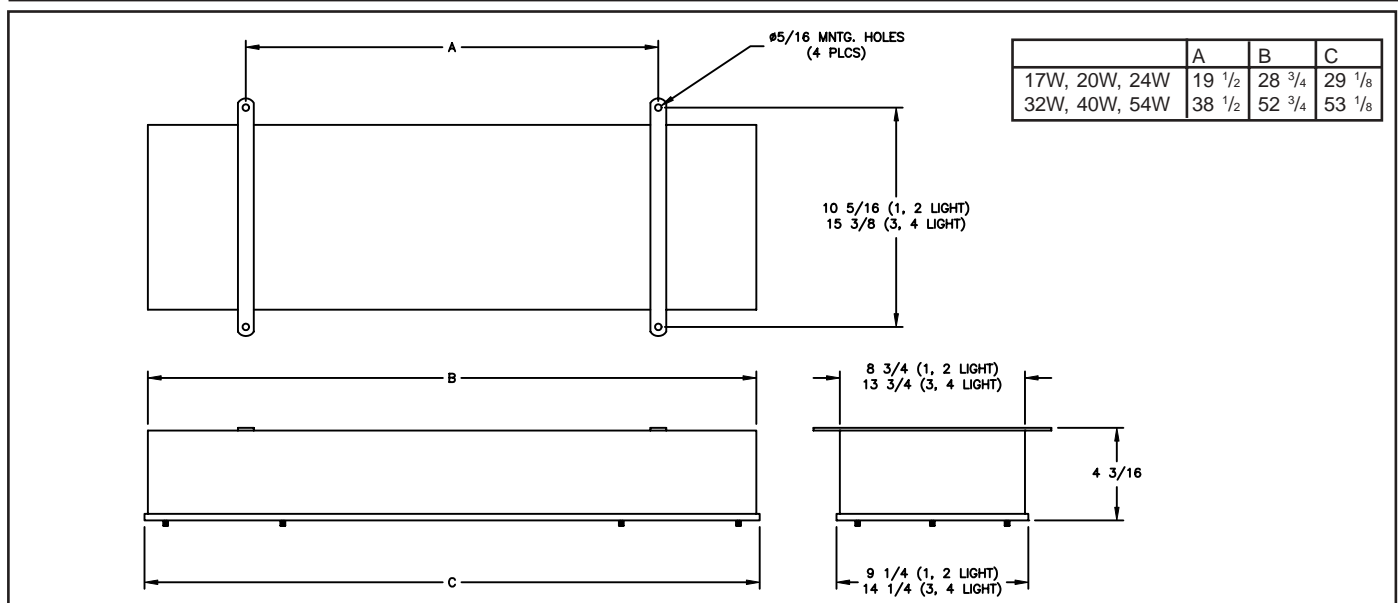

DIMENSIONS