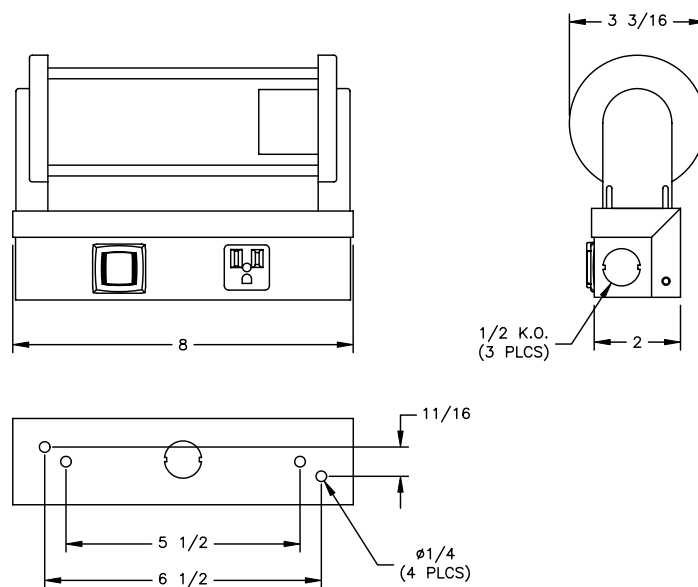

FEATURES

- ▼ Wall mounted mirror/berth fixture for a 60w A-19 incandescent lamp.
- ▼ Corrosion resistant housing in copper-free marine-grade aluminum with white polycarbonate end caps.
- ▼ Adjustable reflector allows flexible directing of light.
- ▼ Supplied with a 15 Amp 125v convenience outlet.
- ▼ High gloss reflector coating gives maximum illuminance.
- ▼ Double pole switch as standard.
- ▼ 5 year warranty.

OPTIONS

To obtain a fixture with any of the options listed below, please add the following suffix to the part number:

- ▼ Fixture without a 15A 125v Grounded Receptacle LCO

DIMENSIONS

MOUNTING DIMENSIONS

INSIDE TYPE BERTH/MIRROR INCANDESCENT LIGHT FIXTURE