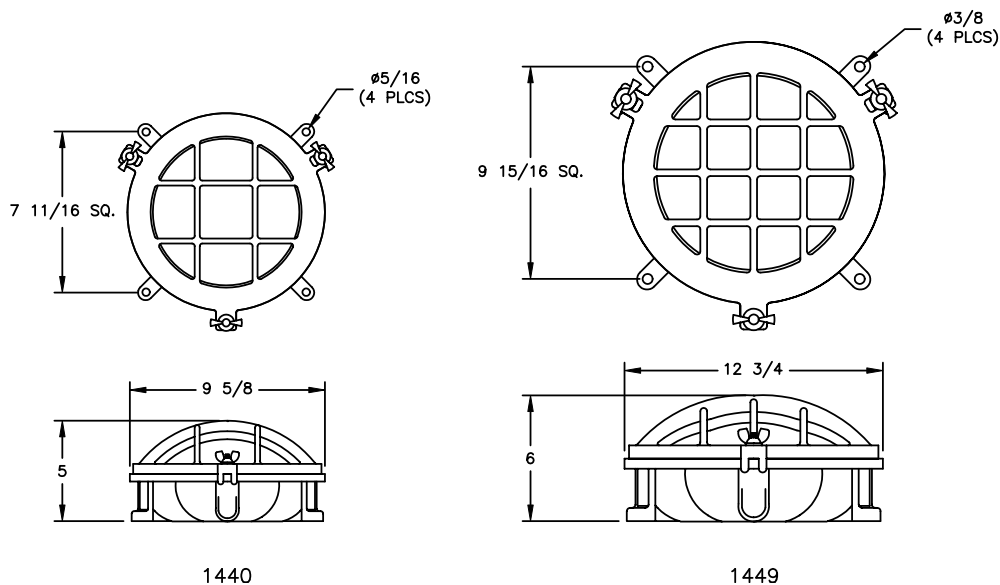

DIMENSIONS