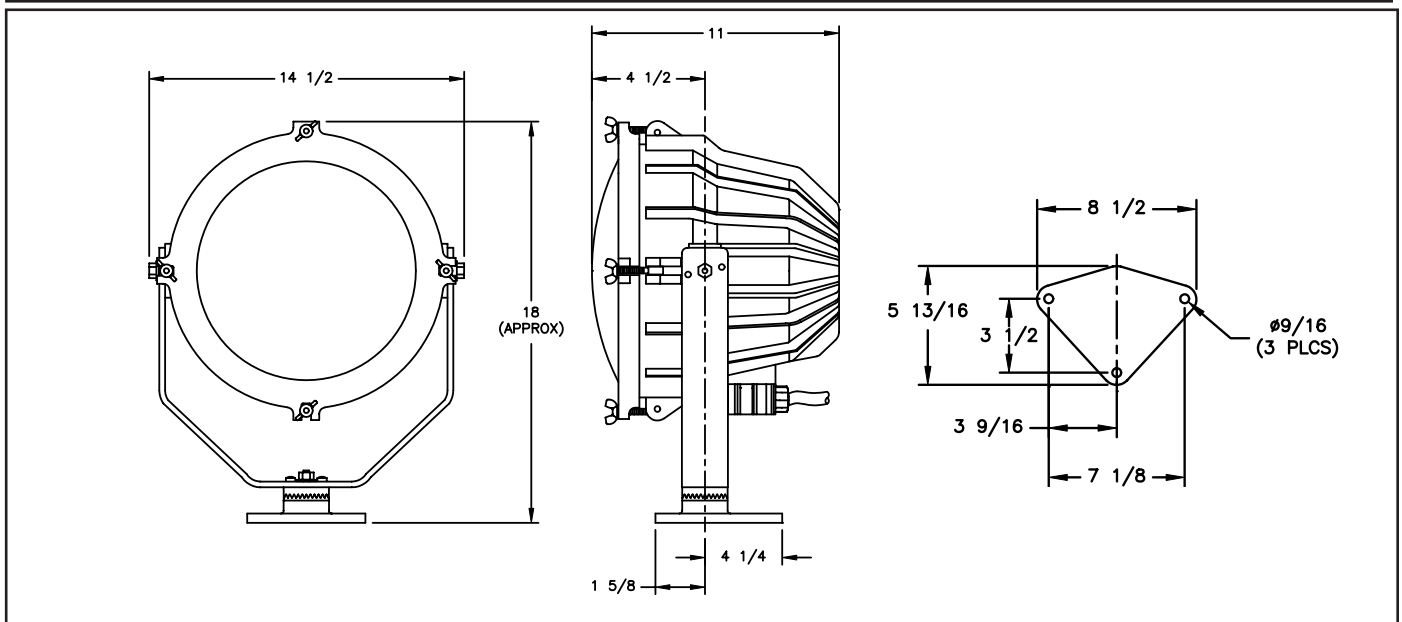

DIMENSIONS