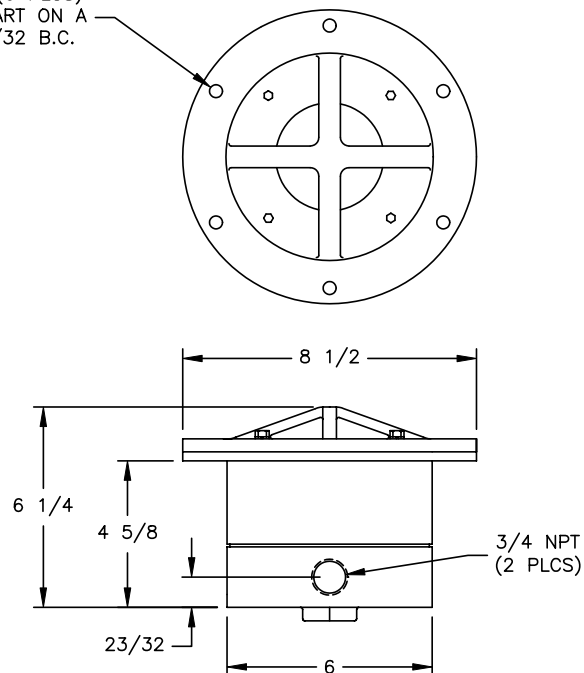

ø3/8 (6 PLCS)
 60° APART ON A
 7 19/32 B.C.

HAZARDOUS LOCATIONS CLASS I DIVISION 2 RECESSED HELIPORT DECK LIGHT

TECHNICAL SPECIFICATION

HOUSING

Available in heavy wall cast brass with a natural finish.

GUARD