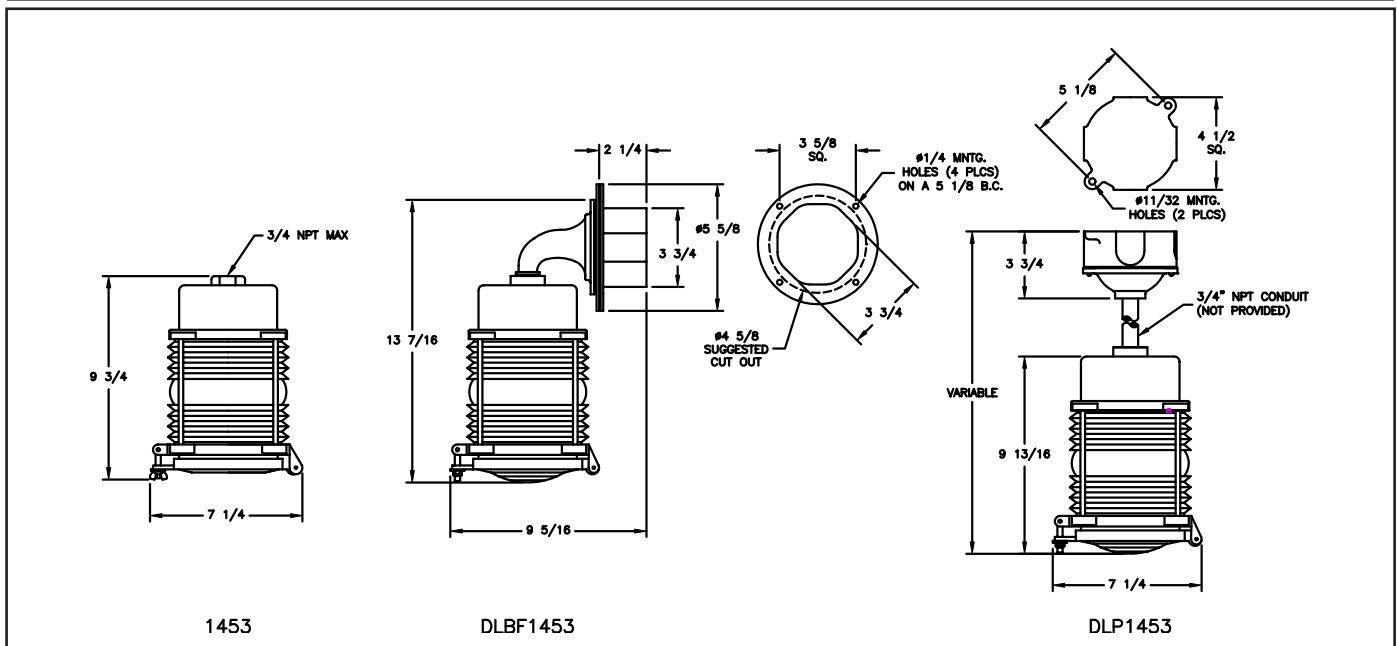

DIMENSIONS