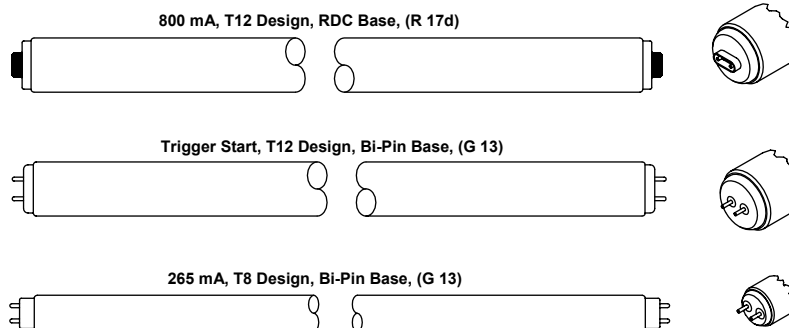

Fluorescent Lamp Guide

Lamp Data			Lamp Manufactures Catalog Numbers			NRL #
Nominal Length	Base	Lamp Input	GE Lamp #	Osram/Sylvania #	Philips #	
22-1/2"	2G11	270 mA	F40/30BX/SPX41	FT40DL/841/RS	PL-L40W/41/RS	727-4041
2' to the back of socket	G13	265 mA	F17T8/SP41	FO17/741	F17T8/TL741	726-1741
	R17d	800 mA	F24T12CW/HO	F24T12CW/HO	F24T12CW/HO	780-2400
4' to back of socket	G13	265 mA	F32T8/SPX41	FO32/841	F32T8/TL841	726-3341
		430 mA	F40CW/RS/WM	F40CW/SS	F40CW/RS/EWII	743-4000
	R17d	800 mA	F48T12CW/HO	F48T12CW/HO	F48T12CW/HO	780-4800
		Fa8	425 mA	F96T12/CW/WM	F96T12/CW/SS	F96T12/CW/EW
8' to the back of socket	R17d	800 mA	F96T12CW/HO/CT	F96T12CW/HO	F96T12CW/HO-O	780-9600
	Fa8	200 mA	F96T8/SP41	FO96/741	F96T8/TL741	720-9600
	R17d	800 mA	F96T8/SP41/HO		F96T8/TL841/HO	780-9608

Compact fluorescent lamps available for all "Pro" series fixtures, 2 & 4 foot designs.

Lamp Data				Lumens 2 lamps	Ballast		Fixture Watts*	Lumens	
Length	Base	Style	Catalog Number		Type	Factor		Per Watt*	Per fixture
22-1/2"	2G11	270mA T5	F40/30BX/RS	6,300	Magnetic	0.95	85	70	5,985
					Electronic	1.00			

* Note: All calculations are based on 2 lamp fixtures.

Two foot fluorescent lamps available for all "Pro" series fixtures.

(VersaPro is the only exception, the T12 / 800mA lamp is not available)

Lamp Data				Lumens 2 lamps	Ballast		Fixture Watts*	Lumens	
Length	Base	Style	Catalog Number		Type	Factor		Per Watt*	Per fixture
24" / 610mm (Back of sockets)	Bi-Pin G 13	265 mA T8	F17T8/SPX41	2750	Magnetic	0.96	44	60	2,640
			F17T8/SPX41	2750	Electronic	0.92	36	70	2,502
		TS, T12	**F20T12/CW	2400	Magnetic	0.85	51	40	2,040
	RDC R17d	800 mA, T12	F24T12CW/HO	3240	Magnetic	0.83	100	27	2,689