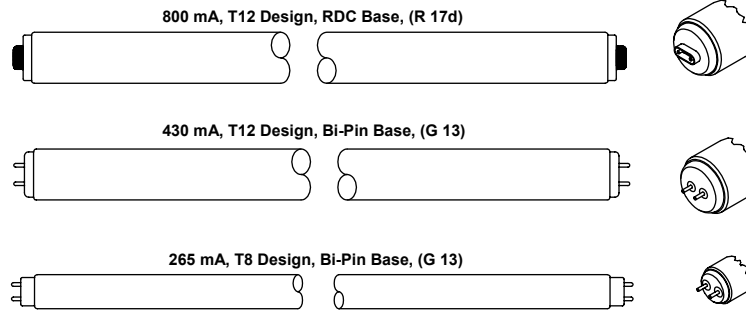

* Note: All calculations are based on 2 lamp fixtures.

Two foot fluorescent lamps available for all "Pro" series fixtures.

(VersaPro is the only exception, the T12 / 800mA lamp is not available)

Lamp Data				Lumens 2 lamps	Ballast		Fixture Watts*	Lumens	
Length	Base	Style	Catalog Number		Type	Factor		Per Watt*	Per fixture
24" / 610mm (Back of sockets)	Bi-Pin G 13	265 mA T8	F17T8/SPX41	2750	Magnetic	0.96	44	60	2,640
			F17T8/SPX41	2750	Electronic	0.92	36	70	2,502
		TS, T12	**F20T12/CW	2400	Magnetic	0.85	51	40	2,040
	RDC R17d	800 mA, T12	F24T12CW/HO	3240	Magnetic	0.83	100	27	2,689

* Note: All calculations are based on 2 lamp fixtures.

** Shown for reference only, older design with limited selection of color temperatures.

Fluorescent Lamp Guide

Four foot fluorescent lamps available for all “Pro” series fixtures.
 (VersaPro & WashPro 8 foot fixtures are also available in tandem 4 foot lamp design)

Lamp Data				Lumens 2 lamps	Ballast		Fixture Watts*	Lumens	
Length	Base	Style	Catalog Number		Type	Factor		Per Watt*	Per fixture
48" / 1220 mm (Back of sockets)	Bi-Pin G 13	265 mA T8	F32T8/SPX41	5900	Magnetic	0.95	74	76	5,605
					Electronic	1.18	76	91	6,962
		430 mA T12	F40CW/RS/WM	5300	Magnetic	0.90	74	64	4,770
					Electronic	0.86	64	71	4,558
	RDC R17d	800 mA T12	F48T12CW/HO	8100	Magnetic	0.85	137	50	6,885

Eight foot fluorescent lamps available for all “Pro” series fixtures.
 (8 foot designs available in VersaPro & WashPro models only)

Lamp Data				Lumens 2 lamps	Ballast		Fixture Watts*	Lumens	
Length	Base	Type	Catalog Number		Type	Factor		Per Watt*	Per fixture
96" / 2440 mm (Back of sockets)	Single pin Fa8	200 mA T8	F96T8/SPX41	11,900	Magnetic	0.93	120	92	11,067
					Electronic	0.88	112	94	10,472
		425 mA T12	F96T12/CW/WM	11,000	Magnetic	0.91	133	75	10,010
					Electronic	0.88	107	90	9,680
	RDC R17d	800 mA T12	F96T12CW/HO/CT	17,800	Magnetic	0.95	237	71	16,910
					Electronic	0.90	208	77	16,020
		800 mA, T8	F96T8/SPX41/HO	16,400	Electronic	0.88	160	90	14,432