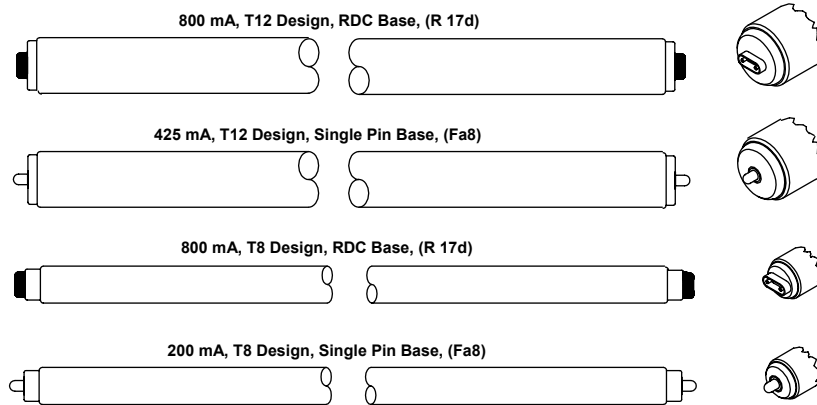

* Note: All calculations are based on 2 lamp fixtures.

Two foot fluorescent lamps available for all "Pro" series fixtures.

(VersaPro is the only exception, the T12 / 800mA lamp is not available)

Lamp Data				Lumens 2 lamps	Ballast		Fixture Watts*	Lumens	
Length	Base	Style	Catalog Number		Type	Factor		Per Watt*	Per fixture
24" / 610mm (Back of sockets)	Bi-Pin G 13	265 mA T8	F17T8/SPX41	2750	Magnetic	0.96	44	60	2,640
			F17T8/SPX41	2750	Electronic	0.92	36	70	2,502
		TS, T12	**F20T12/CW	2400	Magnetic	0.85	51	40	2,040
	RDC R17d	800 mA, T12	F24T12CW/HO	3240	Magnetic	0.83	100	27	2,689

* Note: All calculations are based on 2 lamp fixtures.

** Shown for reference only, older design with limited selection of color temperatures.

Fluorescent Lamp Guide

Four foot fluorescent lamps available for all “Pro” series fixtures.
 (VersaPro & WashPro 8 foot fixtures are also available in tandem 4 foot lamp design)

Lamp Data				Lumens 2 lamps	Ballast		Fixture Watts*	Lumens	
Length	Base	Style	Catalog Number		Type	Factor		Per Watt*	Per fixture
48" / 1220 mm (Back of sockets)	Bi-Pin G 13	265 mA T8	F32T8/SPX41	5900	Magnetic	0.95	74	76	5,605
					Electronic	1.18	76	91	6,962
		430 mA T12	F40CW/RS/WM	5300	Magnetic	0.90	74	64	4,770
					Electronic	0.86	64	71	4,558
	RDC R17d	800 mA T12	F48T12CW/HO	8100	Magnetic	0.85	137	50	6,885

Eight foot fluorescent lamps available for all “Pro” series fixtures.
 (8 foot designs available in VersaPro & WashPro models only)

Lamp Data				Lumens 2 lamps	Ballast		Fixture Watts*	Lumens	
Length	Base	Type	Catalog Number		Type	Factor		Per Watt*	Per fixture
96" / 2440 mm (Back of sockets)	Single pin Fa8	200 mA T8	F96T8/SPX41	11,900	Magnetic	0.93	120	92	11,067
					Electronic	0.88	112	94	10,472
		425 mA T12	F96T12/CW/WM	11,000	Magnetic	0.91	133	75	10,010
					Electronic	0.88	107	90	9,680
	RDC R17d	800 mA T12	F96T12CW/HO/CT	17,800	Magnetic	0.95	237	71	16,910
					Electronic	0.90	208	77	16,020
		800 mA, T8	F96T8/SPX41/HO	16,400	Electronic	0.88	160	90	14,432